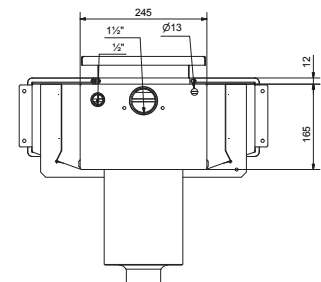

Item no. 112960