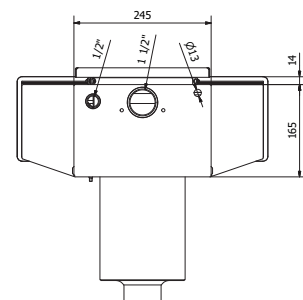

### Features

- Acid proof stainless steel
- Vertically adjustable collar 30-70 mm
- Polished front
- Opening: 385 x 92 mm
- Flap weir made of stainless steel
- Filtration outlet internal thread 2"
- Overflow outlet internal thread 1 1/2"
- Water refill inlet internal thread 1/2"
- Connection for water level control Ø 13 mm
- Large, high-capacity strainer basket
- Suitable for fiberglass/PP pool with 6 degree angle walls

#### Item no.

- 822620 Concrete-kit skimmer WIDE waterproofing with membrane
- 112504 Bracket for level control skimmer/wide

Item no. 112970

Item no. 112960

### Dimensions

A 30-70 mm