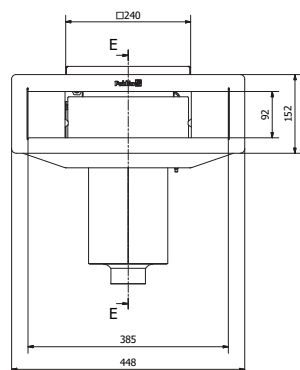

Item no. 112960