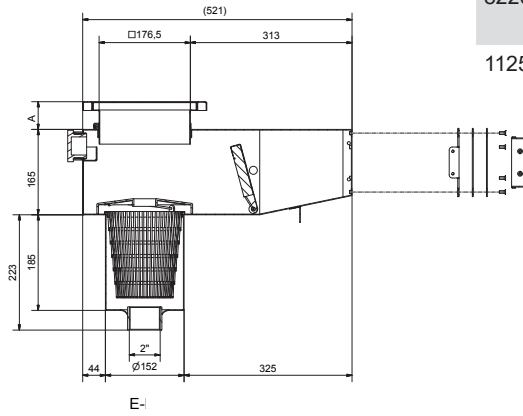

Item no. 112960