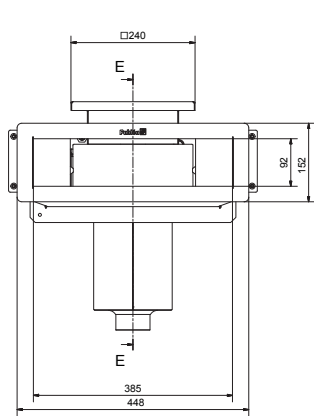

Item no. 112970