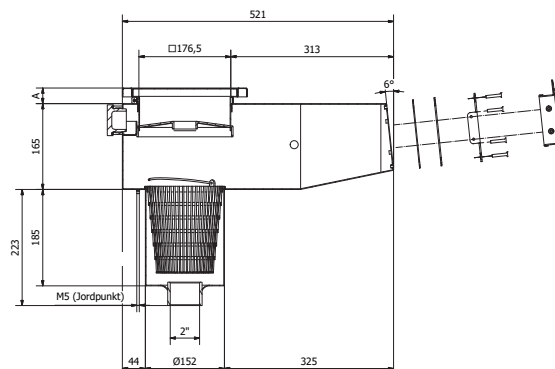

### Features

- Acid proof stainless steel
- Vertically adjustable collar 30-70 mm
- Polished front
- Opening: 385 x 92 mm
- Flap weir made of stainless steel
- Filtration outlet internal thread 2"
- Overflow outlet internal thread 1 1/2"
- Water refill inlet internal thread 1/2"
- Connection for water level control Ø 13 mm
- Large, high-capacity strainer basket
- Suitable for fiberglass/PP pool with 6 degree angle walls

#### Item no.

- 822620 Concrete-kit skimmer WIDE waterproofing with membrane
- 112504 Bracket for level control skimmer/wide

Item no. 112970

Item no. 112960

### Dimensions

A 30-70 mm