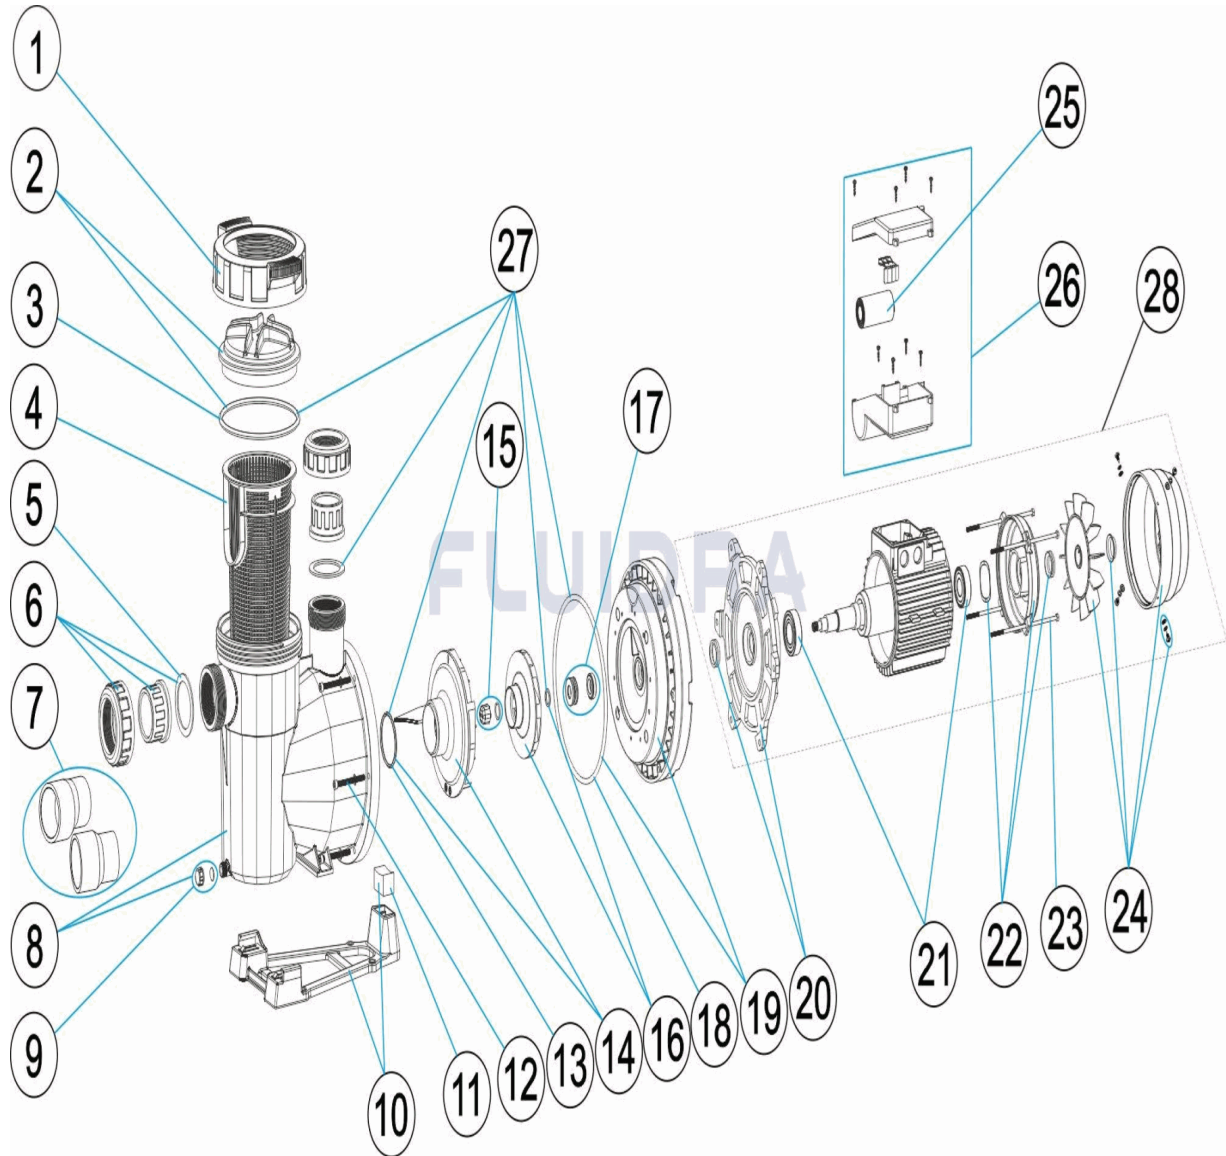

CODE **65557, 65558, 65560, 65561, 65562, 65563, 65564, 65565, 65566, 65567, 65569, 65570**

DESCRIPTION: **VICTORIA PLUS SILENT PUMP**

ENGLISH

POS	CODE	DESCRIPTION	QUANTITY	POS	CODE	DESCRIPTION	QUANTITY
1	4405010585	PRE-FILTER COVER NUT		11	* 4405010180	PUMP BASE FITTINGS 3 HP II	
2	4405010702	PRE-FILTER COVER		12	4405010590	BODY FIXING SCREW	
3	4405010178	O' RING D 151,7X6,99		13	4405010161	O' RING D. 56,7X3,5	
4	4405010105	PRE-FILTER BASKET		14	* 4405010115	DIFFUSEUR <=0,75 HP	
5	4405010179	INLET GASKET 72X55X2,5		14	* 4405010116	DIFFUSOR 1 HP - 2 HP	
6	* 4405010106	UNION FITTINGS <= 1 HP		14	* 4405010117	DIFFUSOR 2,5 - 3 HP	
6	* 4405010107	UNION FITTINGS 1,5 HP - 2,5 HP		15	* 4405010134	IMPELLER COVER M8 LEFT	
7	* 4405010717	UNION FITTINGS 3 HP		16	* 4405010591	IMPELLER ½ (II) HP	
8	4405010586	PUMP HOUSING		16	* 4405010667	IMPELLER ½ (II) HP 60 HZ	
9	4405010587	DRAIN PLUG		16	* 4405010592	IMPELLER ½ (III) HP	
10	* 4405010588	PUMP BASE		16	* 4405010668	IMPELLER ½ (III) HP 60 HZ	
10	* 4405010492	PUMP BASE		16	* 4405010593	IMPELLER ¾ (II) HP	

* SEE OBSERVATIONS SHEET