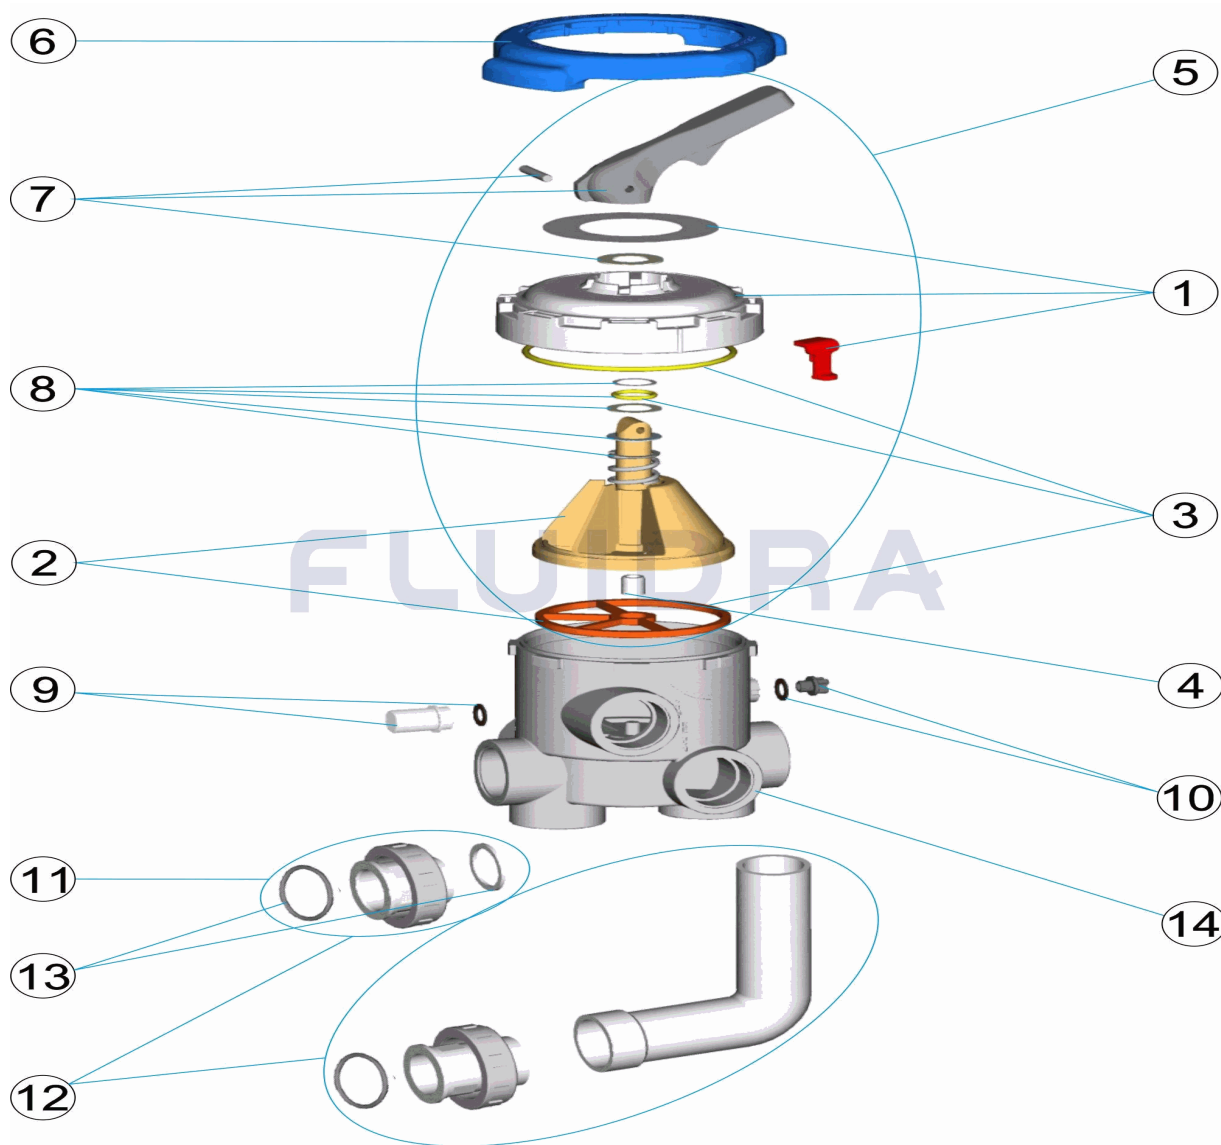

CODE 28512

DESCRIPTION: MULTIPORT VALVE 2" LEVEL INDICATOR WITH REMINDE "

ENGLISH

POS	CODE	DESCRIPTION	QUANTITY	POS	CODE	DESCRIPTION	QUANTITY
1	4404121801	BAYONET COVERS SELECTOR VALVE 2		8	4404121103	SPRING	
2	4404121802	DISTRIBUTOR WITH GASKETS 2"		9	4404120108	VISOR WITH SEAL	
3	4404121803	MEETINGS VALVE 2 " BAYONE "		10	4404121107	PLUG 1/4'	
4	4404121804	SOCKET BELL 2 " BAYONE "		11	4404120143	UNION 2"	
5	4404121805	SET. SUPERIOR 2 " BAYONE "		12	4404120504	ELBOW BLACK 2' NEW	
6	4404121806	KEY SELECTOR VALVE 2 " BAYONE "		13	4404120505	UNION SEALS 2"	
7	4404120402	BLACK HANDLE 2'		14	28512R0101	BODY MULTIPORT VALVE 2" VAYONET 3 PC