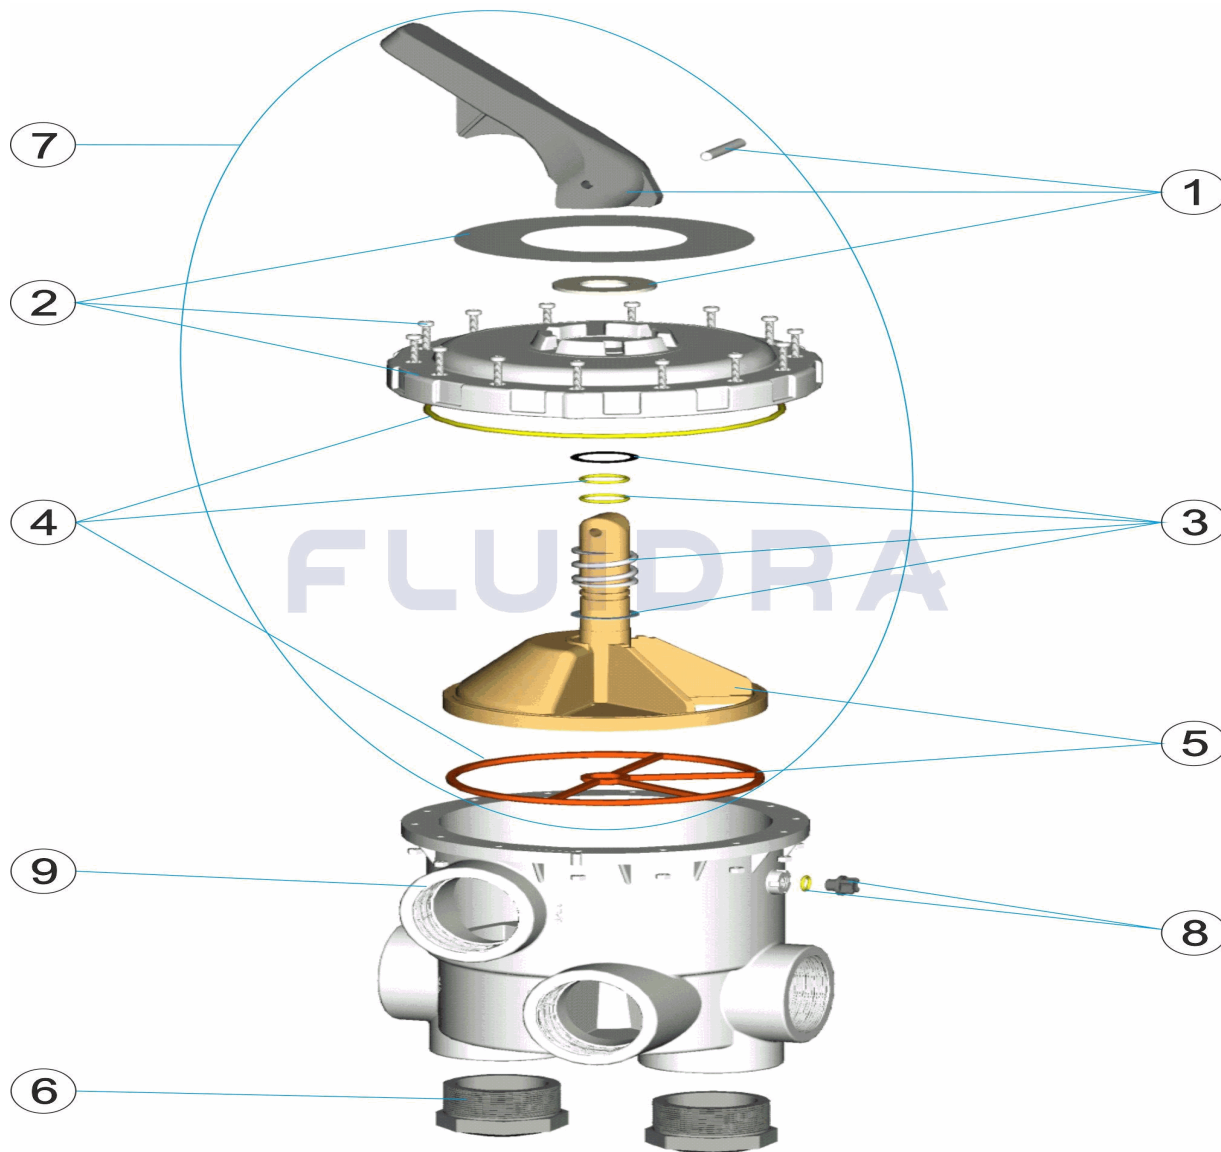

CODE   **28515**

DESCRIPTION: **MULTIPORT VALVE 3" MAGNU "**

ENGLISH

POS	CODE	DESCRIPTION	QUANTITY	POS	CODE	DESCRIPTION	QUANTITY
1	4404122001	BLACK HANDLE 3"		6	4404122006	PLUG SELECTOR VALVE 3"	
2	4404122002	VALVE TOP 3"		7	4404122007	SUPERIOR SET 3" BLAC "	
3	4404122003	SPRING 3"		8	4404121107	PLUG 1/4'	
4	4404122004	GASKETS 3"		9	28515R0101	VALVE BODY 3"	
5	4404122005	DISTRIBUTOR WITH GASKETS 3'